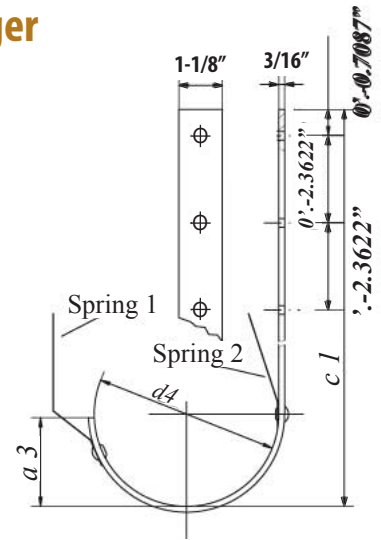

## Roof - Mounted Copper Gutter Hanger -Heavy Duty-

<b>size</b>	<b>material thickness</b>	<b>material width</b>	<b>d4</b>	<b>a3</b>	<b>c1</b>
4"	0.197"	1 1/8"	4.13"	1.97"	11.02"
5"	0.197"	1 1/8"	5.00"	2.40"	11.42"
6"	0.197"	1 1/8"	6.02"	2.91"	11.81"
7.6"	0.197"	1 1/8"	7.56"	3.66"	13.49"